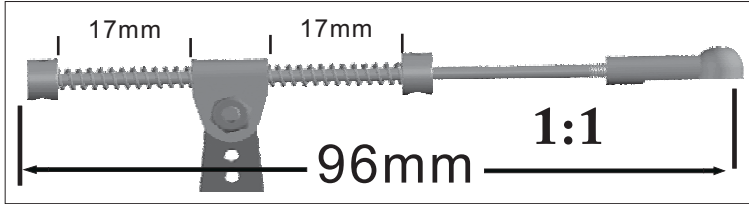

1/5 EP Motocross Option Parts M5S9406 High Sensitivity Steering Linkage Set

STEP 1

STEP 2