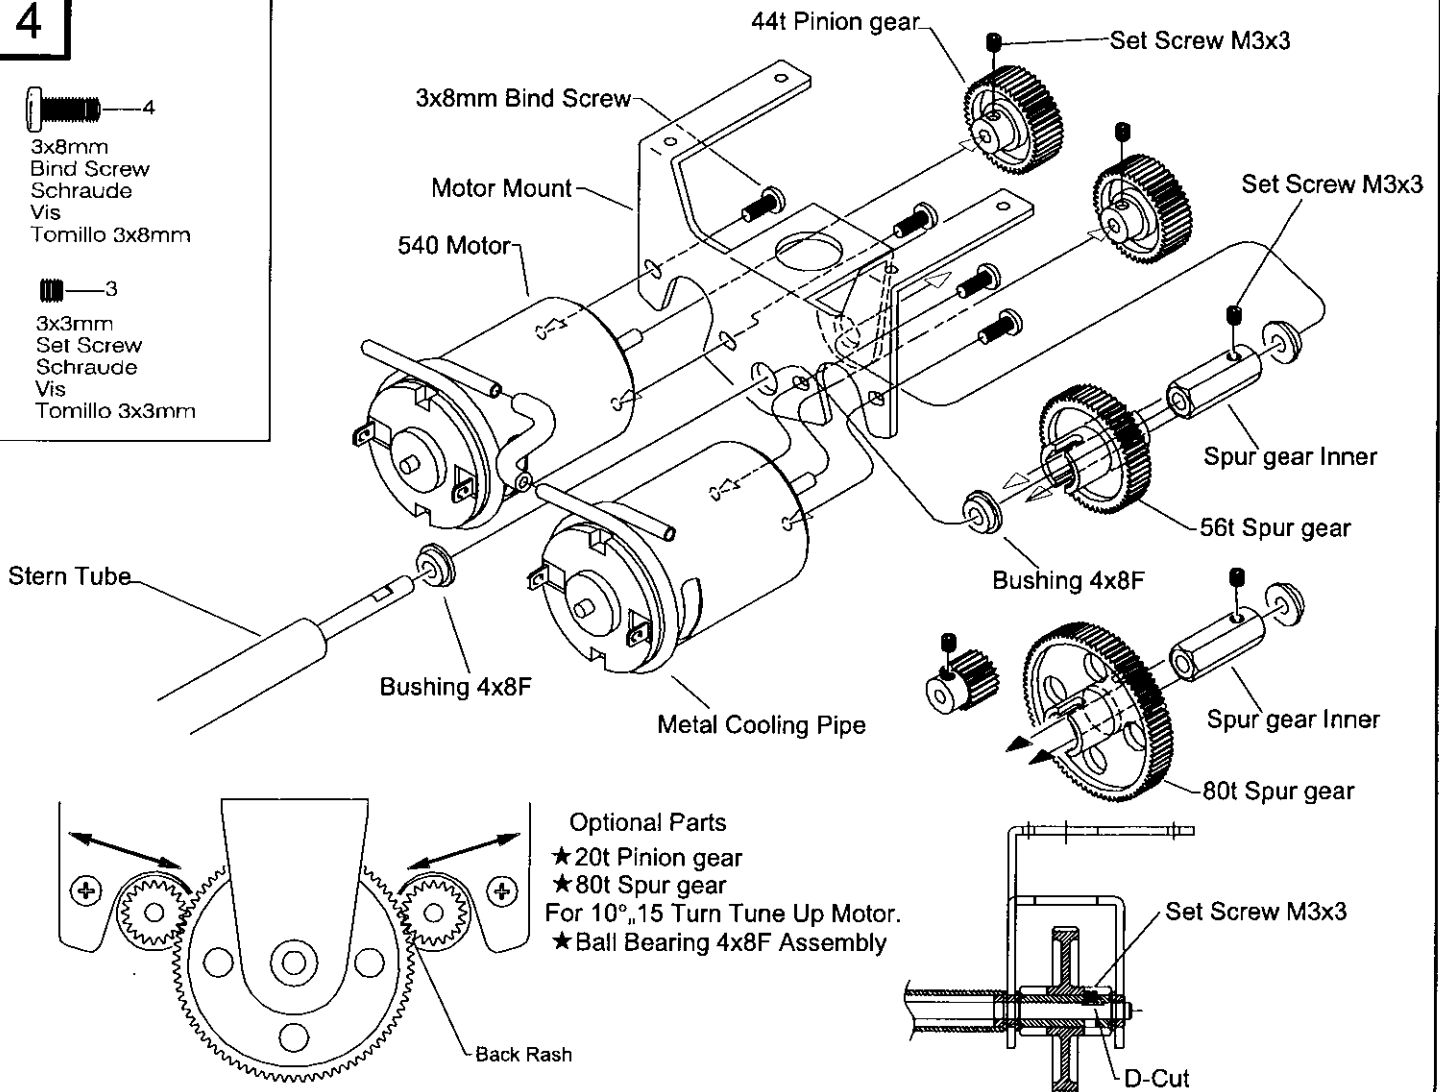

4

- 4
  3x8mm
  Bind Screw
  Schraude
  Vis
  Tomillo 3x8mm

- 3
  3x3mm
  Set Screw
  Schraude
  Vis
  Tomillo 3x3mm