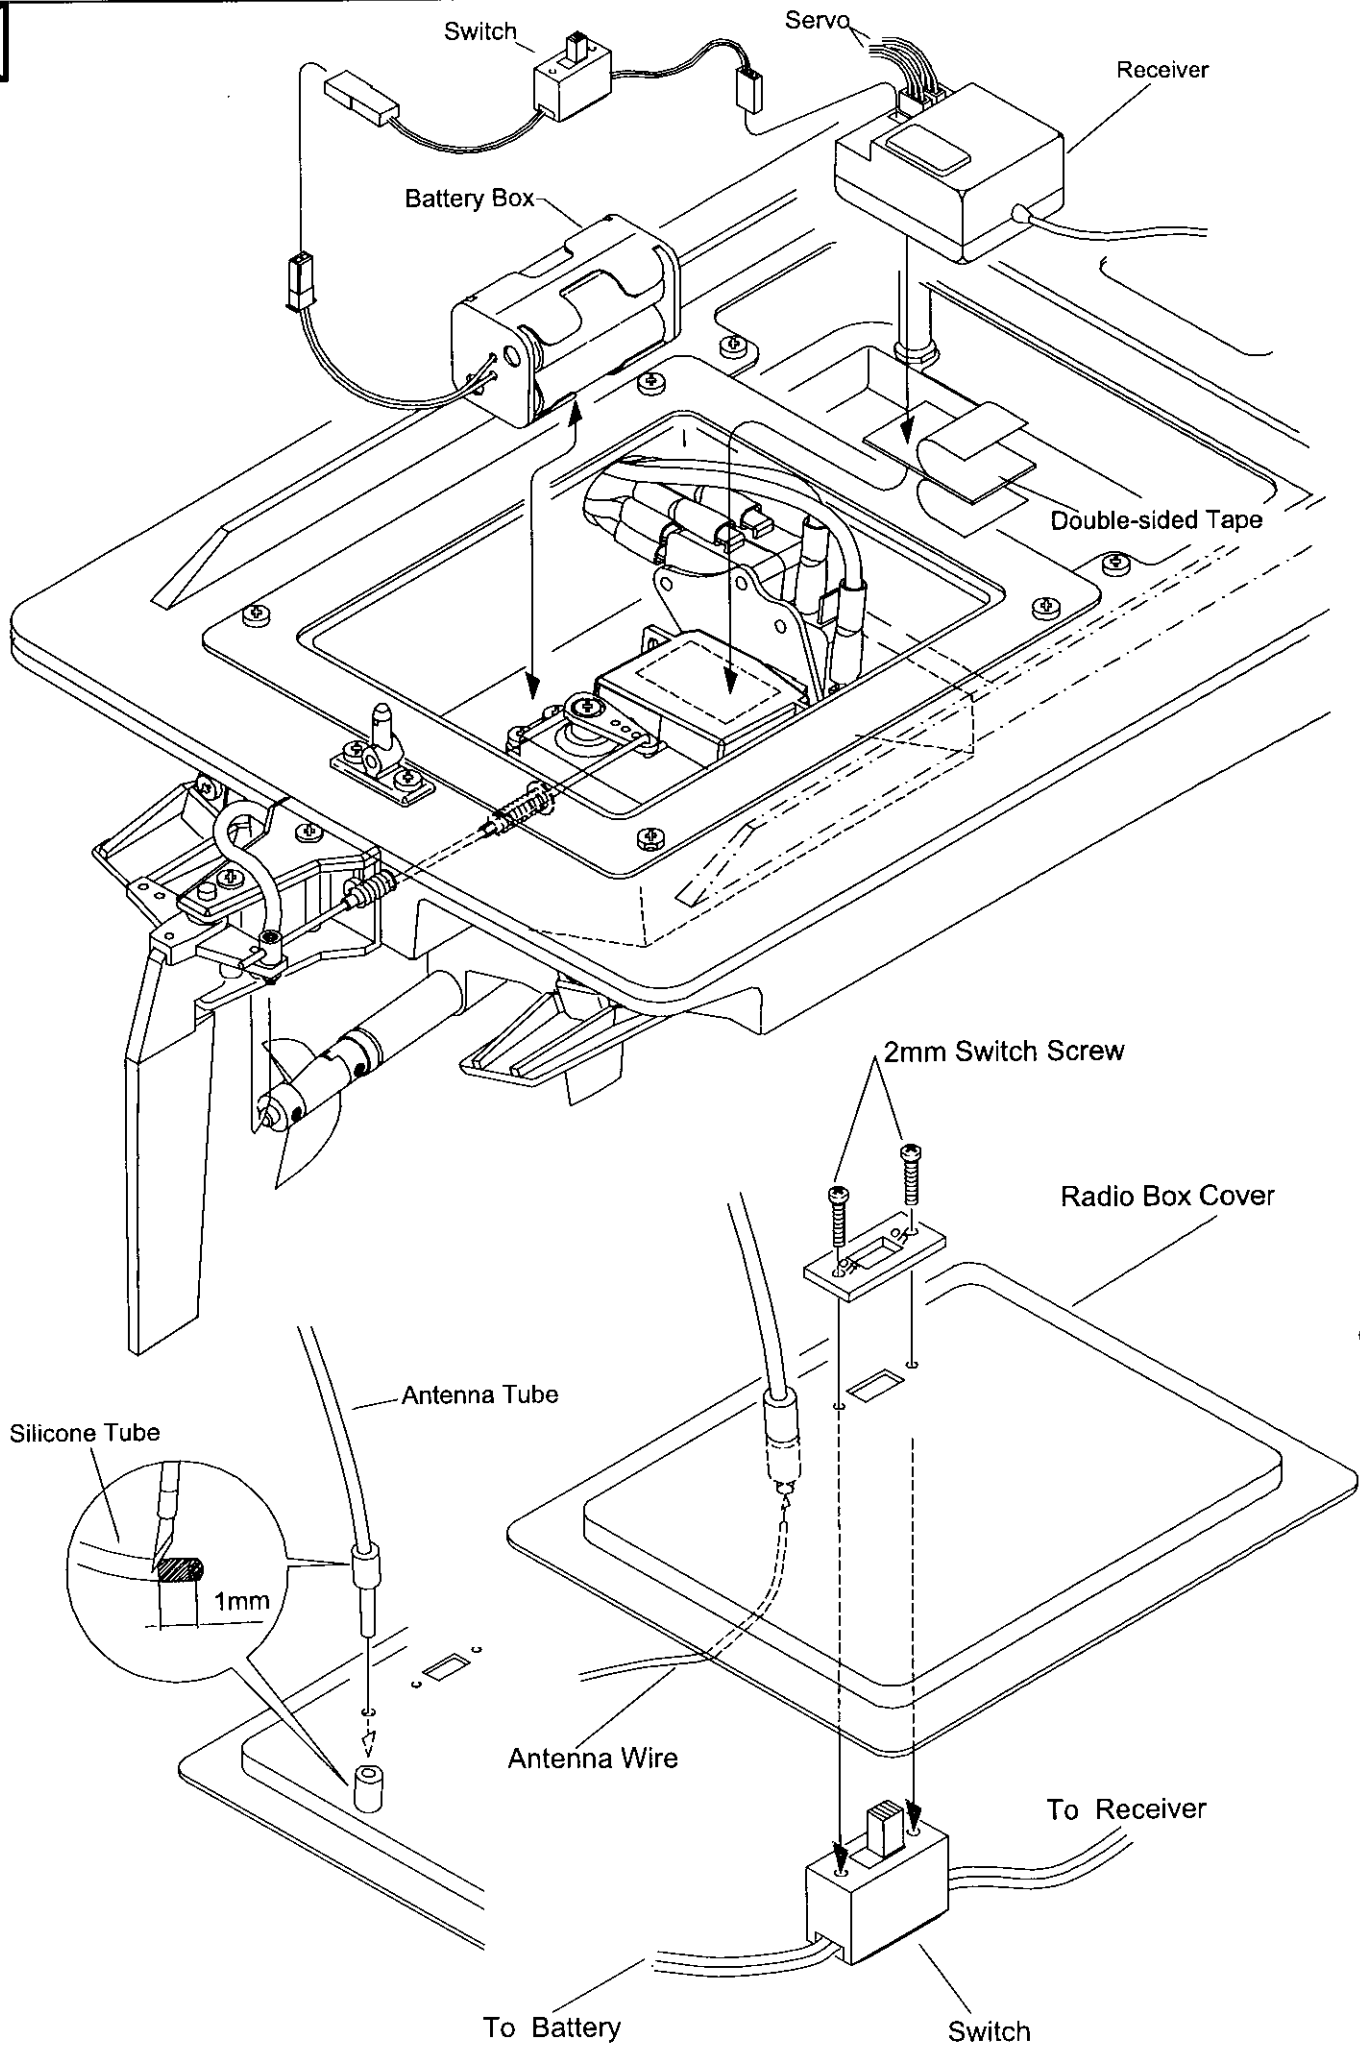

3x10mm Tapping Screw

3mm Nut

3x8 Bind Screw

Hatch holder Lower

3mm Nut

15

4
3x10mm
Tapping Screw
Treibschraube
Vis autotaraudeuse
Tomillo 3x10mm TP

Cut down as shown.

Radio Box

3x10mm Tapping Screw

Rudder Rod

It connects, before making it run.

Clear Tape

18

3x8mm
Tapping Screw
Treibschraude
Vis autotaraudeuse
Tomillo 3x6mm TP

19