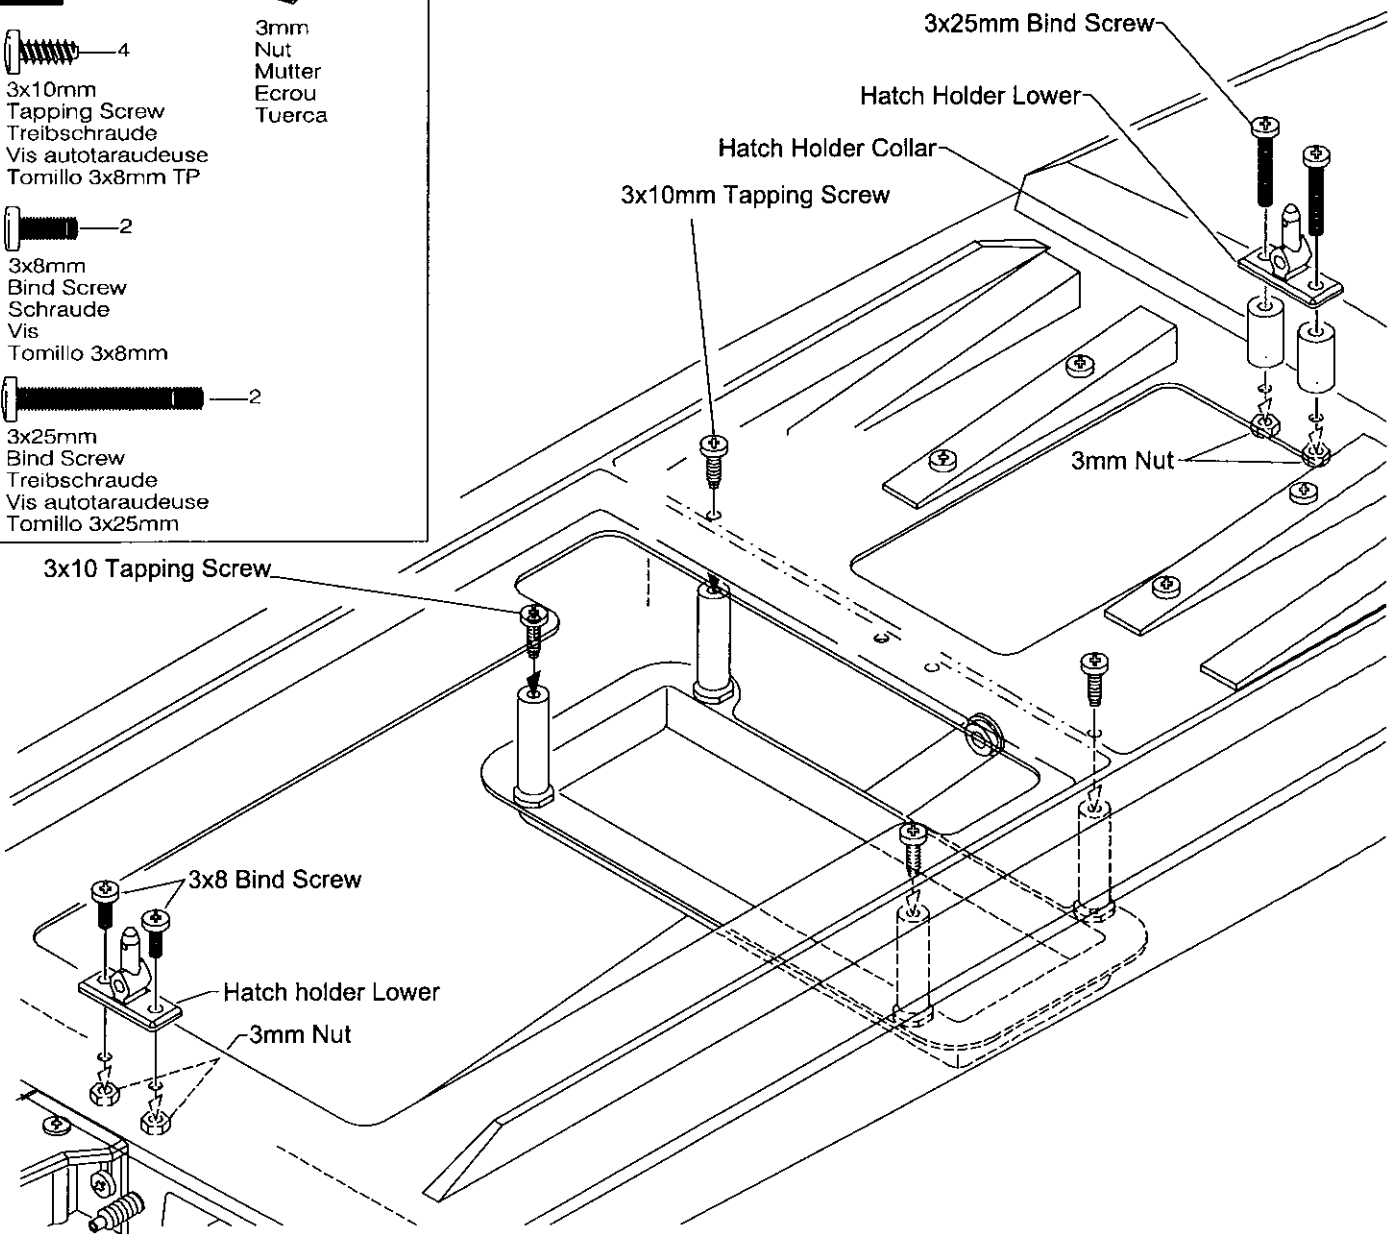

3x10mm Tapping Screw

3mm Nut

3x8 Bind Screw

Hatch holder Lower

3mm Nut

15

4
3x10mm
Tapping Screw
Treibschraube
Vis autotaraudeuse
Tomillo 3x10mm TP

Cut down as shown.