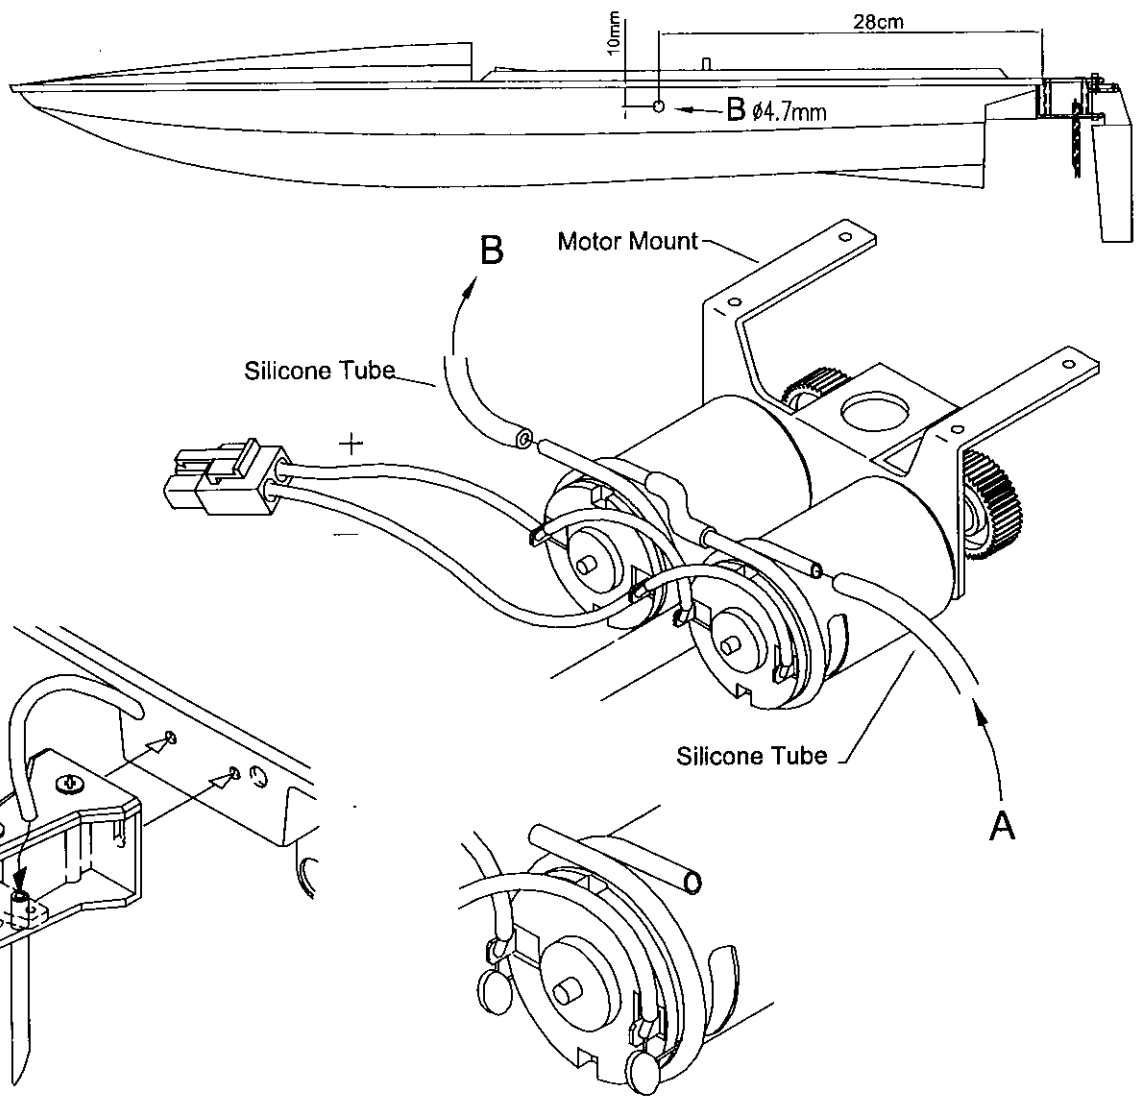

HIGH PERFORMANCE RACING BOAT

ANDERSON

Assembly Instruction

PLEASE READ AND FULLY UNDERSTAND THIS
INSTRUCTION BEFORE STATING ASSEMBLY

Technical Data:

Length overall	: 760mm/30"
Width	: 210mm/8.27"
Wing width	: 225mm/8.86"
Propeller	: 40mm x1.4
Weight	: 2000g(approx)
Motor	: 540size x2

4

-  4
3x8mm
Bind Screw
Schraude
Vis
Tomillo 3x8mm

-  3
3x3mm
Set Screw
Schraude
Vis
Tomillo 3x3mm

Optional Parts
 ★ 20t Pinion gear
 ★ 80t Spur gear
 For 10°, 15 Turn Tune Up Motor.
 ★ Ball Bearing 4x8F Assembly

5

6

2 Speed control assembly

-  — 4
Nylon Nut
-  — 2
3x16mm
-  — 2
3x28mm
Bind Screw
Schraube
Vis
Tomillo 3x28mm

7

8

 — 2
 2x6mm
 Tapping Screw
 Treibschraube
 Vis autotaraudeuse
 Tornillo 2x6mm TP

Cut down as shown.