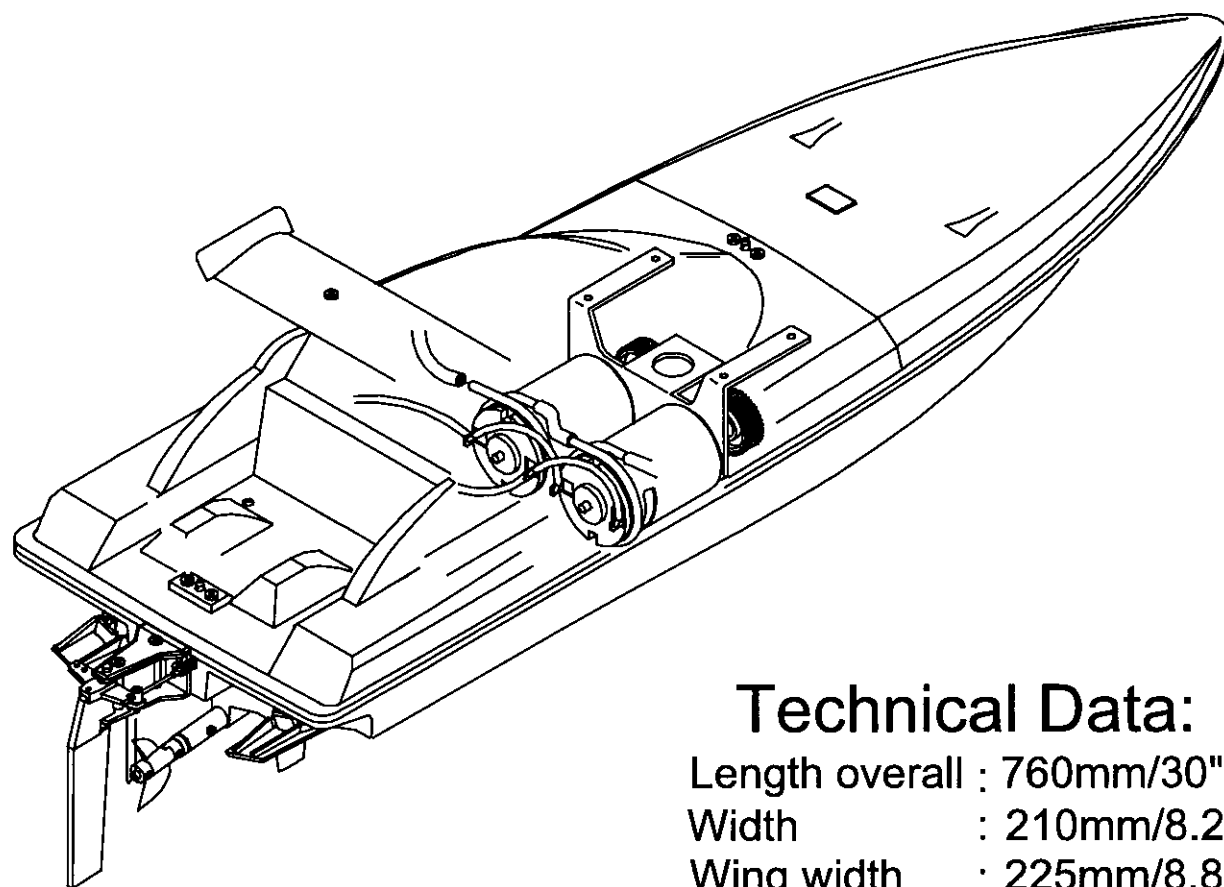

HIGH PERFORMANCE RACING BOAT

ANDERSON

Assembly Instruction

PLEASE READ AND FULLY UNDERSTAND THIS
INSTRUCTION BEFORE STATING ASSEMBLY

Technical Data:

Length overall	: 760mm/30"
Width	: 210mm/8.27"
Wing width	: 225mm/8.86"
Propeller	: 40mm x1.4
Weight	: 2000g(approx)
Motor	: 540size x2