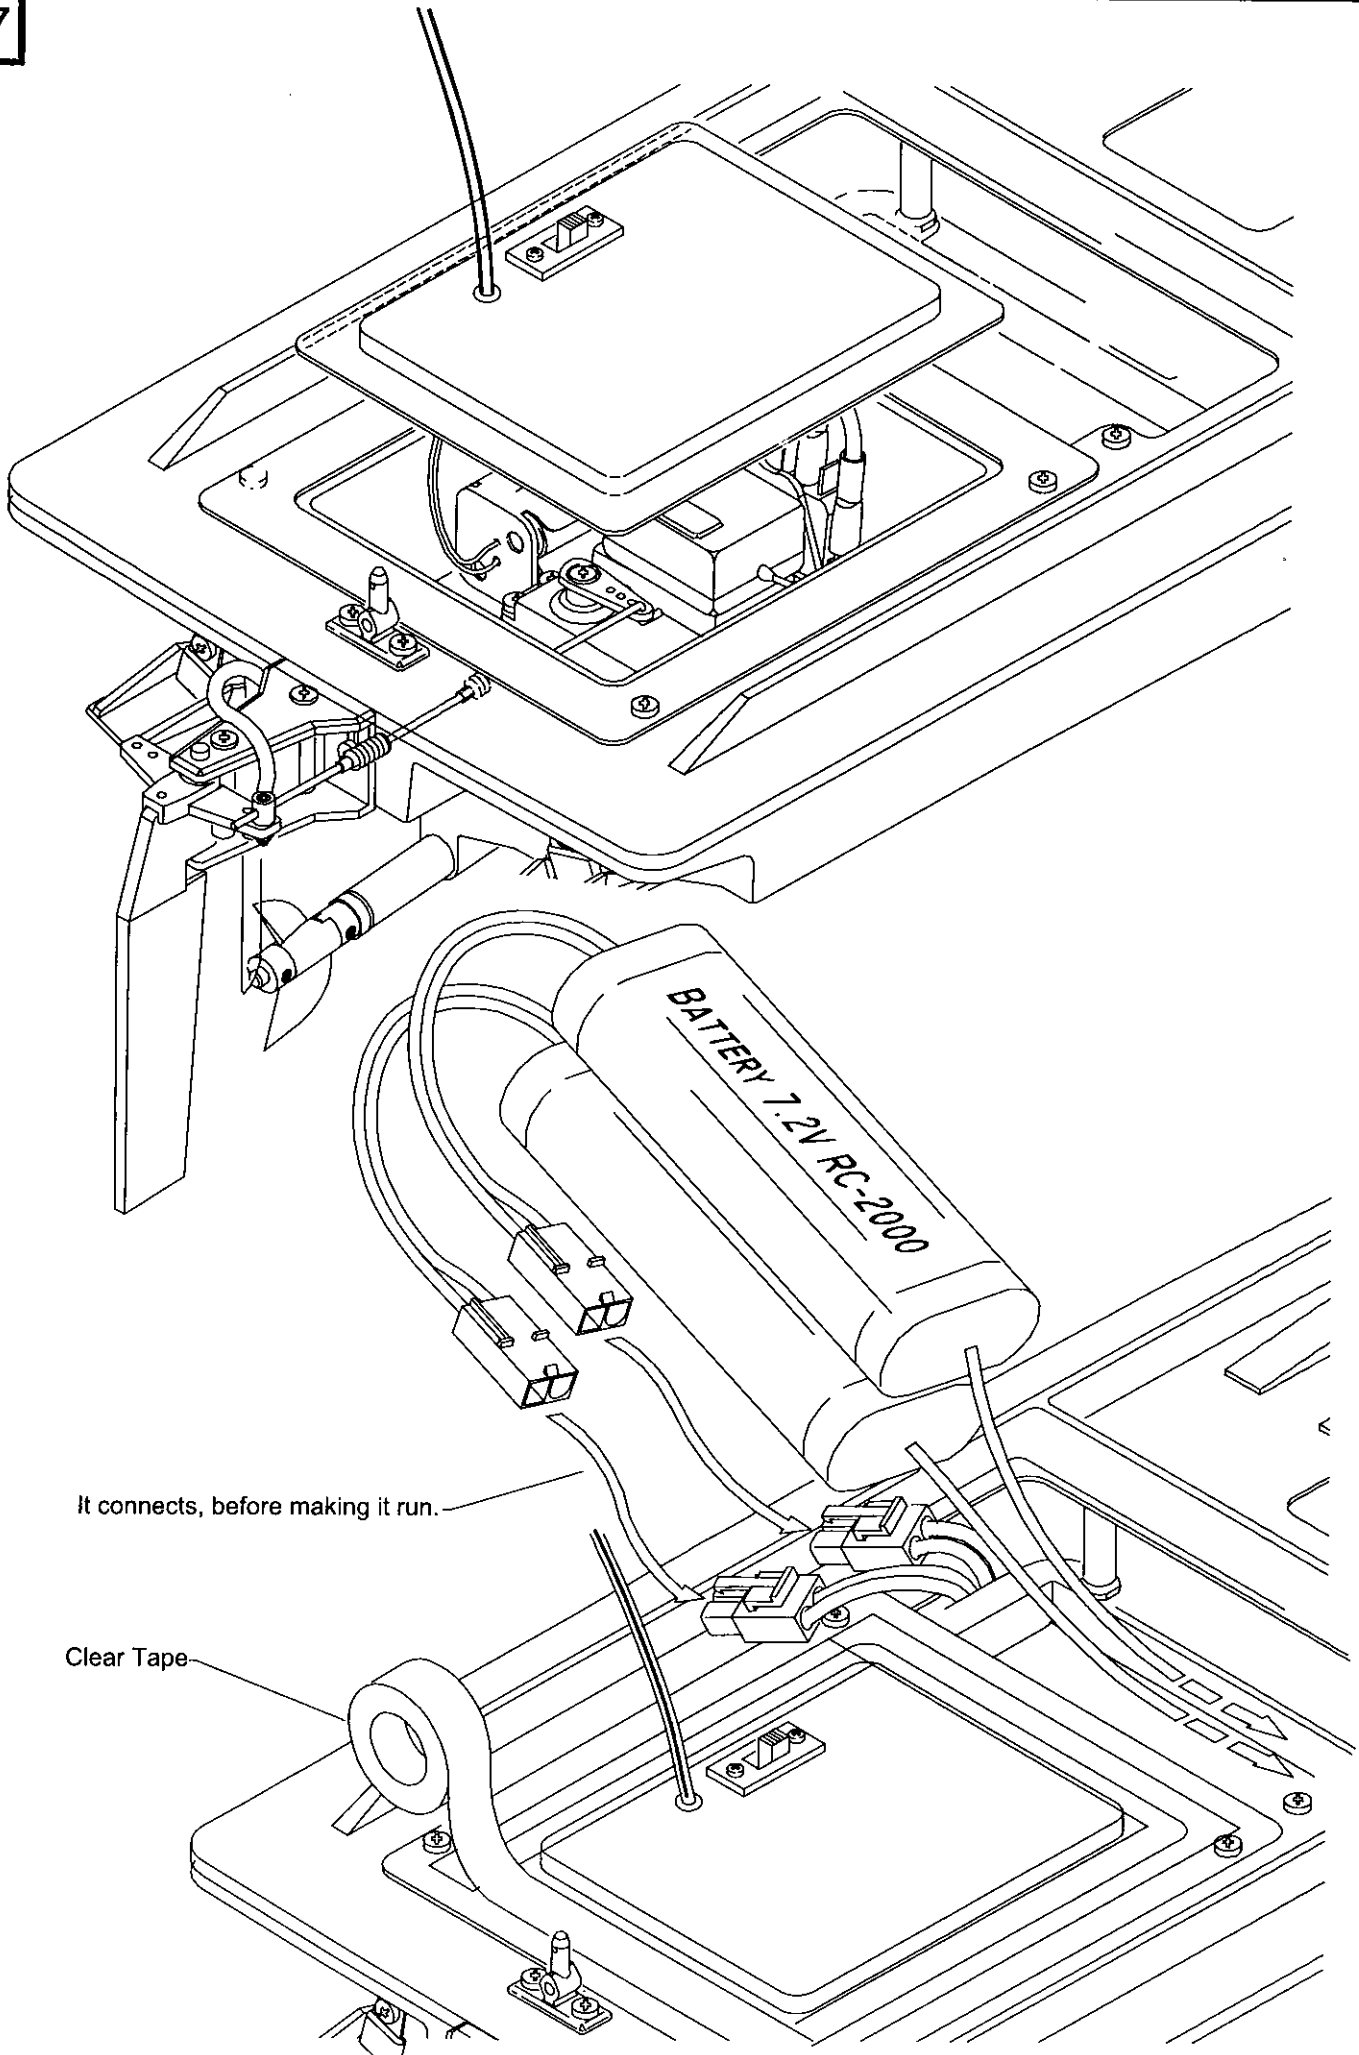

3x10mm Tapping Screw

3mm Nut

3x8 Bind Screw

Hatch holder Lower

3mm Nut

15

4
3x10mm
Tapping Screw
Treibschraube
Vis autotaraudeuse
Tomillo 3x10mm TP

Cut down as shown.

Radio Box

3x10mm Tapping Screw

Rudder Rod

It connects, before making it run.

Clear Tape

18

3x8mm
Tapping Screw
Treibschraude
Vis autotaraudeuse
Tomillo 3x6mm TP

19