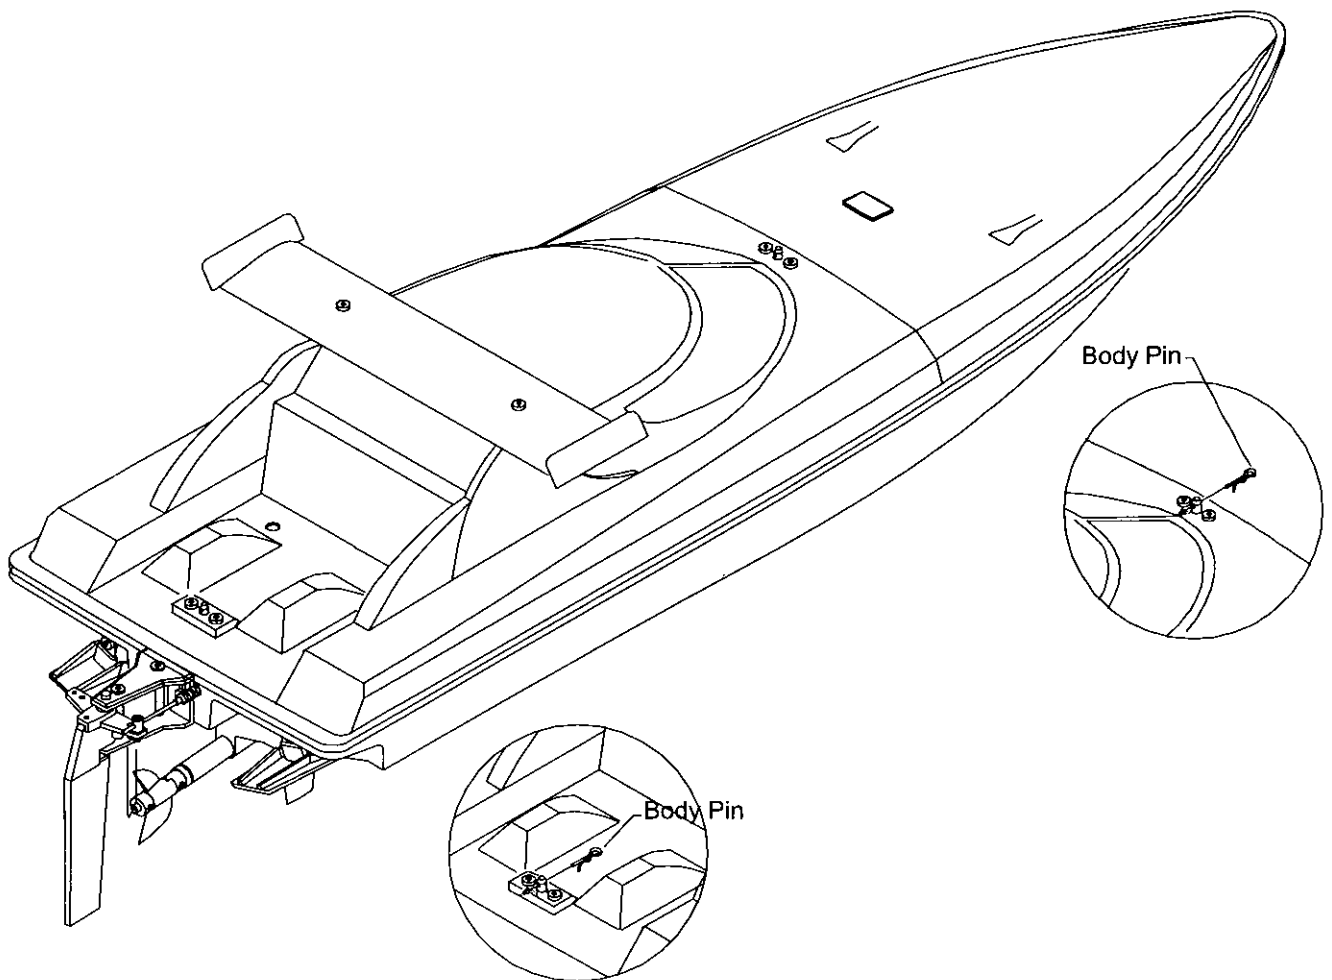

Radio Box

3x10mm Tapping Screw

Rudder Rod

It connects, before making it run.

Clear Tape

18

3x8mm
Tapping Screw
Treibschraude
Vis autotaraudeuse
Tomillo 3x6mm TP

19