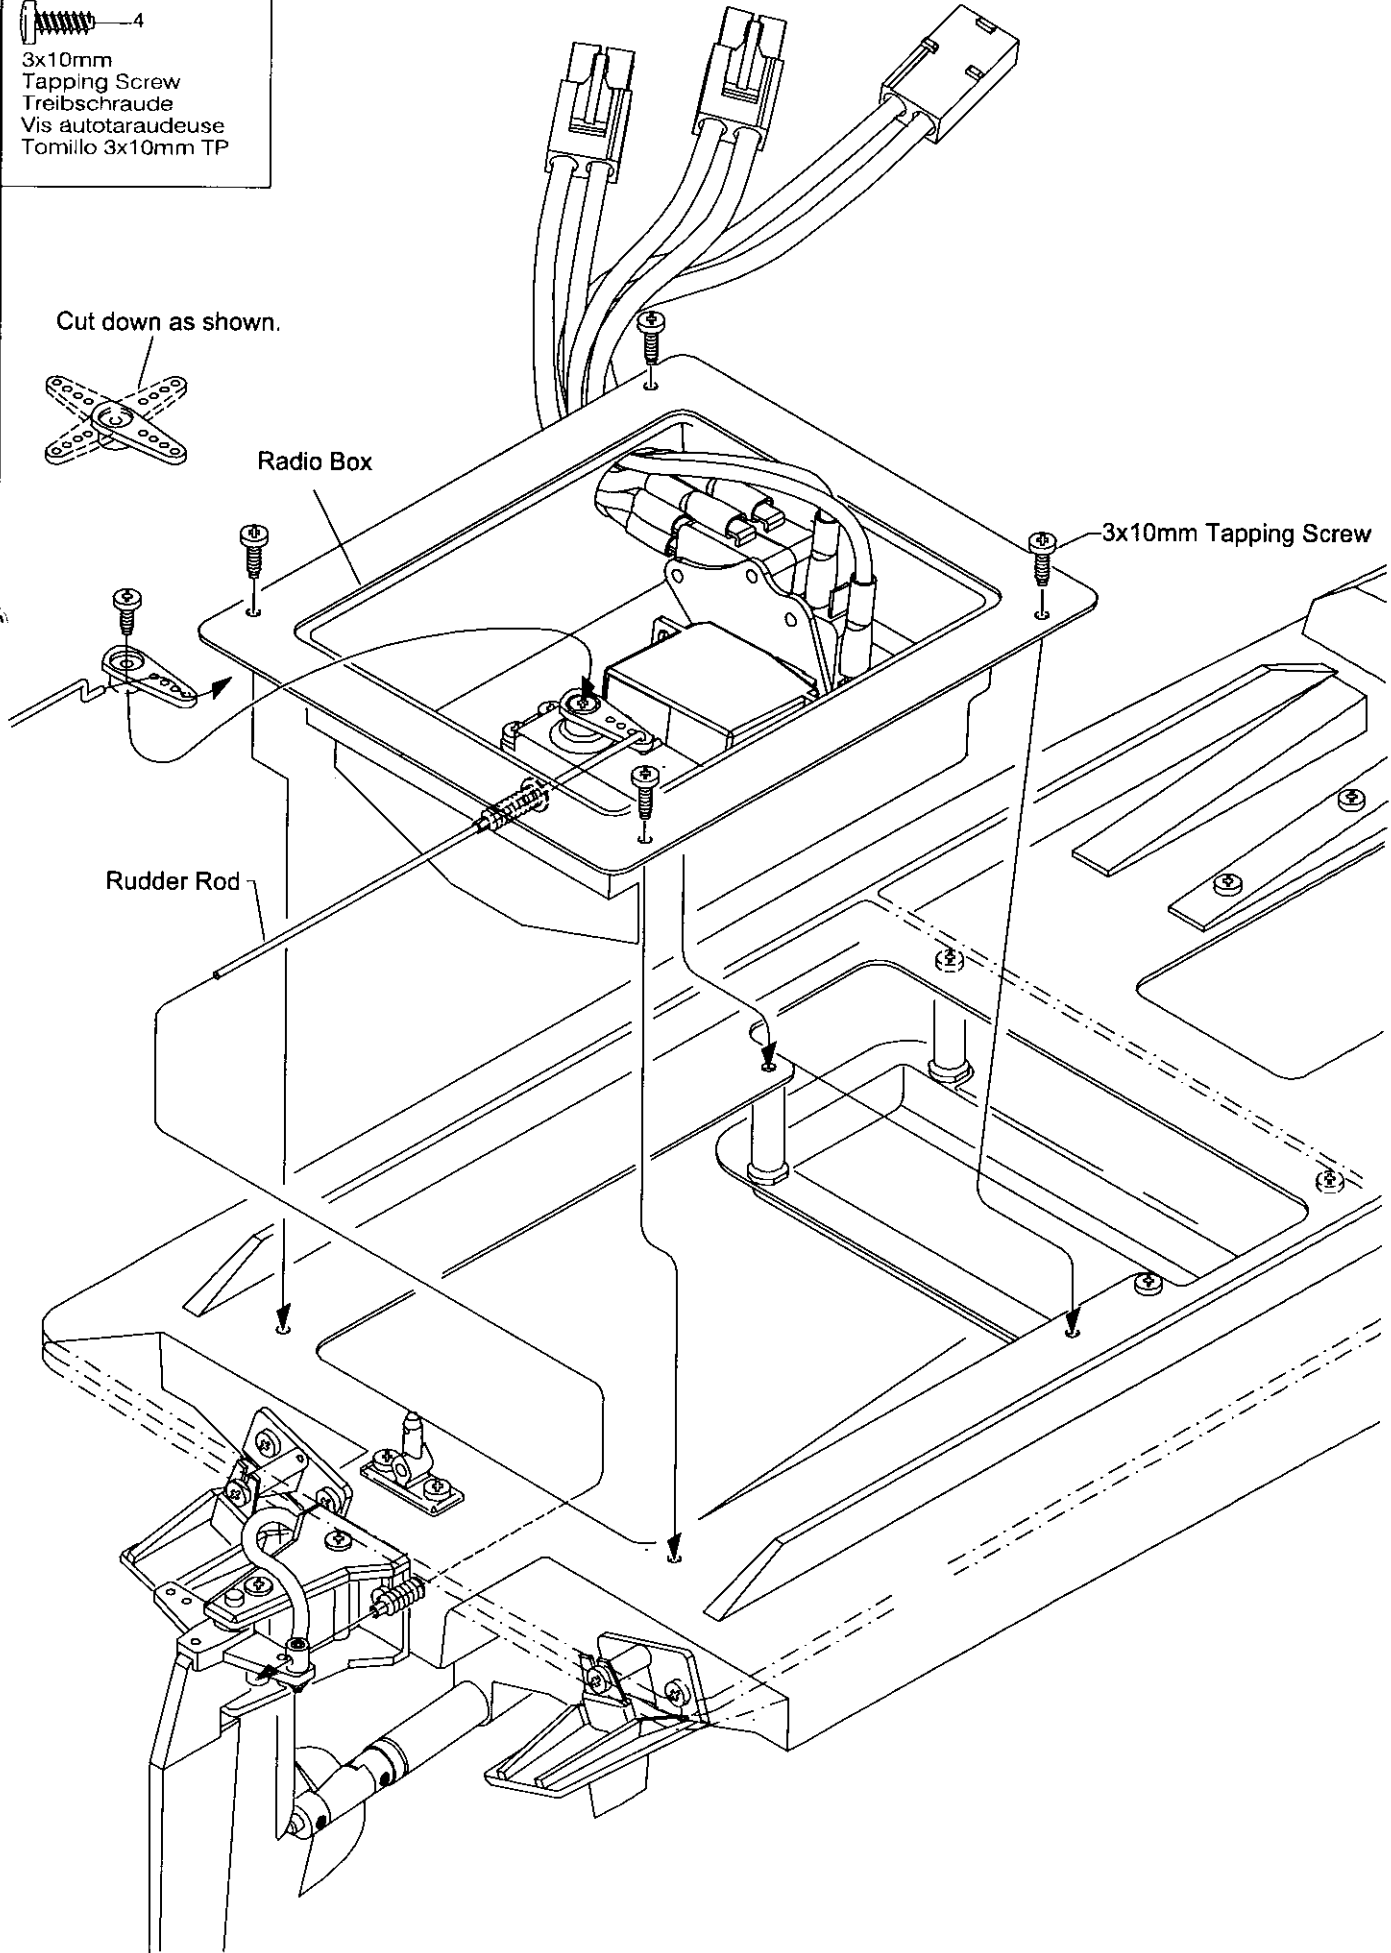

3x10mm Tapping Screw

3mm Nut

3x8 Bind Screw

Hatch holder Lower

3mm Nut

15

4
3x10mm
Tapping Screw
Treibschraube
Vis autotaraudeuse
Tomillo 3x10mm TP

Cut down as shown.

Radio Box

3x10mm Tapping Screw

Rudder Rod

It connects, before making it run.

Clear Tape

18

3x8mm
Tapping Screw
Treibschraude
Vis autotaraudeuse
Tomillo 3x6mm TP

19