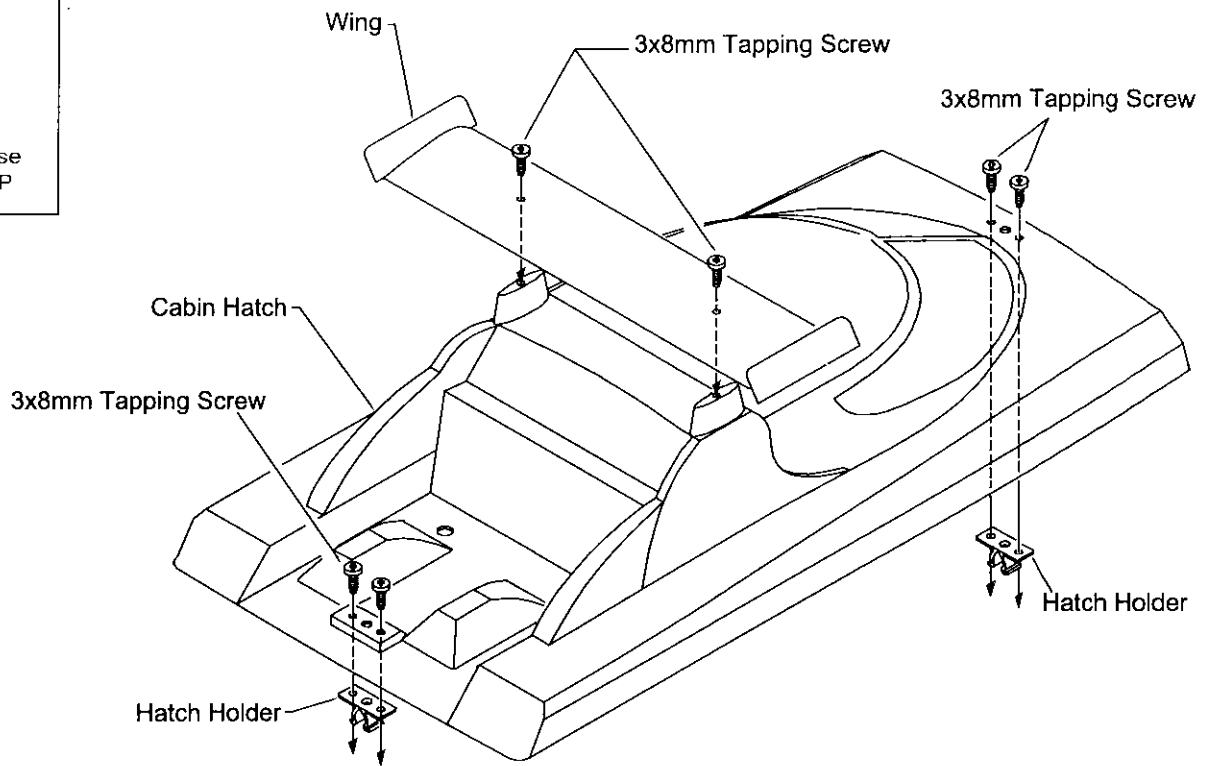

Radio Box

3x10mm Tapping Screw

Rudder Rod

It connects, before making it run.

Clear Tape

18

3x8mm
Tapping Screw
Treibschraude
Vis autotaraudeuse
Tomillo 3x6mm TP

19