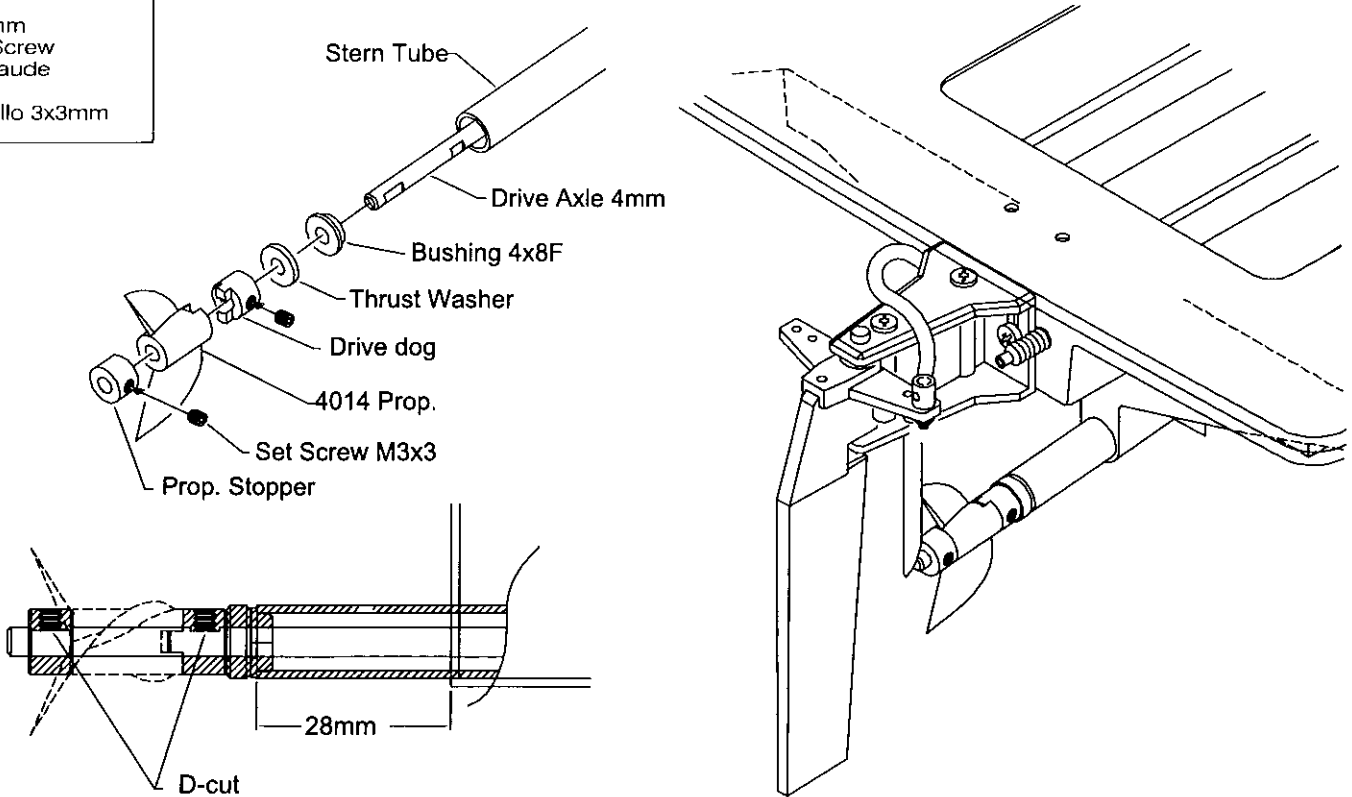

HIGH PERFORMANCE RACING BOAT

ANDERSON

Assembly Instruction

PLEASE READ AND FULLY UNDERSTAND THIS
INSTRUCTION BEFORE STATING ASSEMBLY

Technical Data:

Length overall	: 760mm/30"
Width	: 210mm/8.27"
Wing width	: 225mm/8.86"
Propeller	: 40mm x1.4
Weight	: 2000g(approx)
Motor	: 540size x2

Silicone Tube

Water Proof Boot

Back Plate A

3x10mm Tapping Screw

Push rod
with 3x3 Screw

Rudder Mount A

Rudder Horn

3mm Washer

3x12mm
Tapping
Screw

Rudder Mount B

Rudder

Cyanoacrylate Adhesive

C.A. Glue

Water Proof Boot

3

-  2
3x3mm
Set Screw
Schraude
Vis
Tomillo 3x3mm

4

-  4
3x8mm
Bind Screw
Schraude
Vis
Tomillo 3x8mm

-  3
3x3mm
Set Screw
Schraude
Vis
Tomillo 3x3mm

Optional Parts
 ★ 20t Pinion gear
 ★ 80t Spur gear
 For 10°, 15 Turn Tune Up Motor.
 ★ Ball Bearing 4x8F Assembly